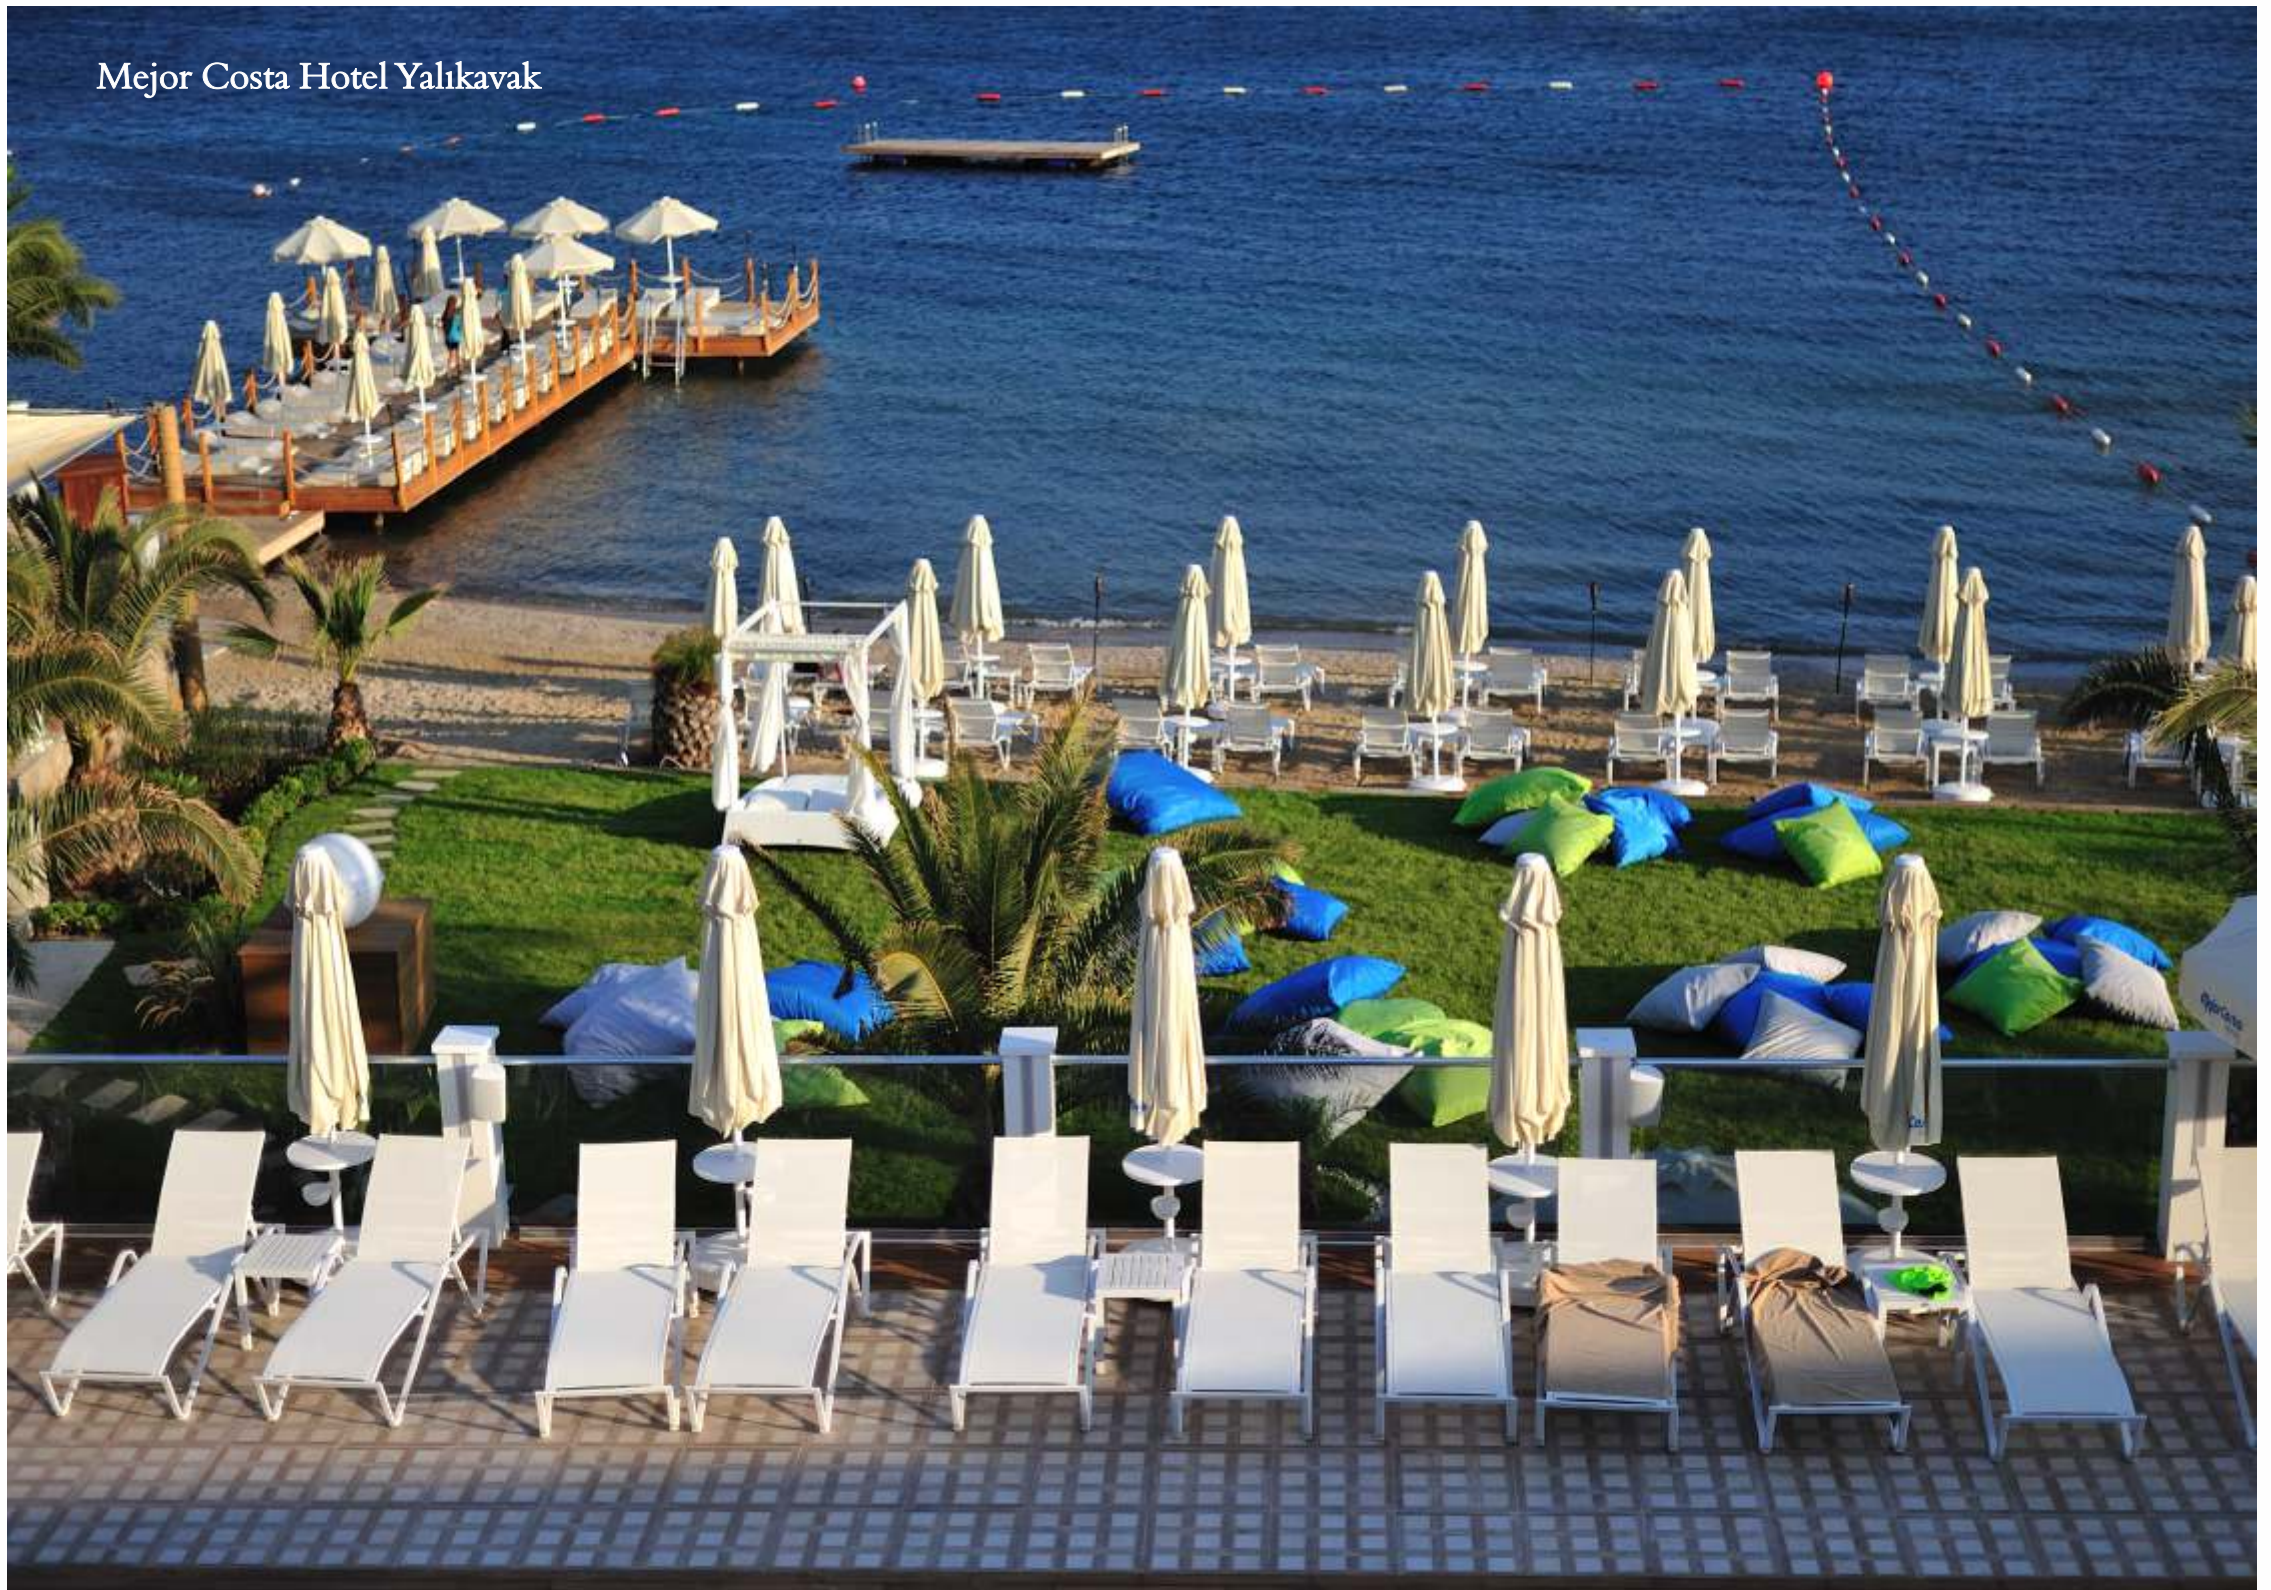

| mega star |
sekizgen

MGS-K Ø 225 cm
MGS-K Ø 250 cm

Yelken Spa & Wellness Hotel

Maxx Royal Hotel Maldives Villa

Maxx Royal Sea Water Pool

Mejor Costa Hotel Yalıkavak

Sheraton Çeşme Hotel Resort

Denizkızı Royal Kıbrıs